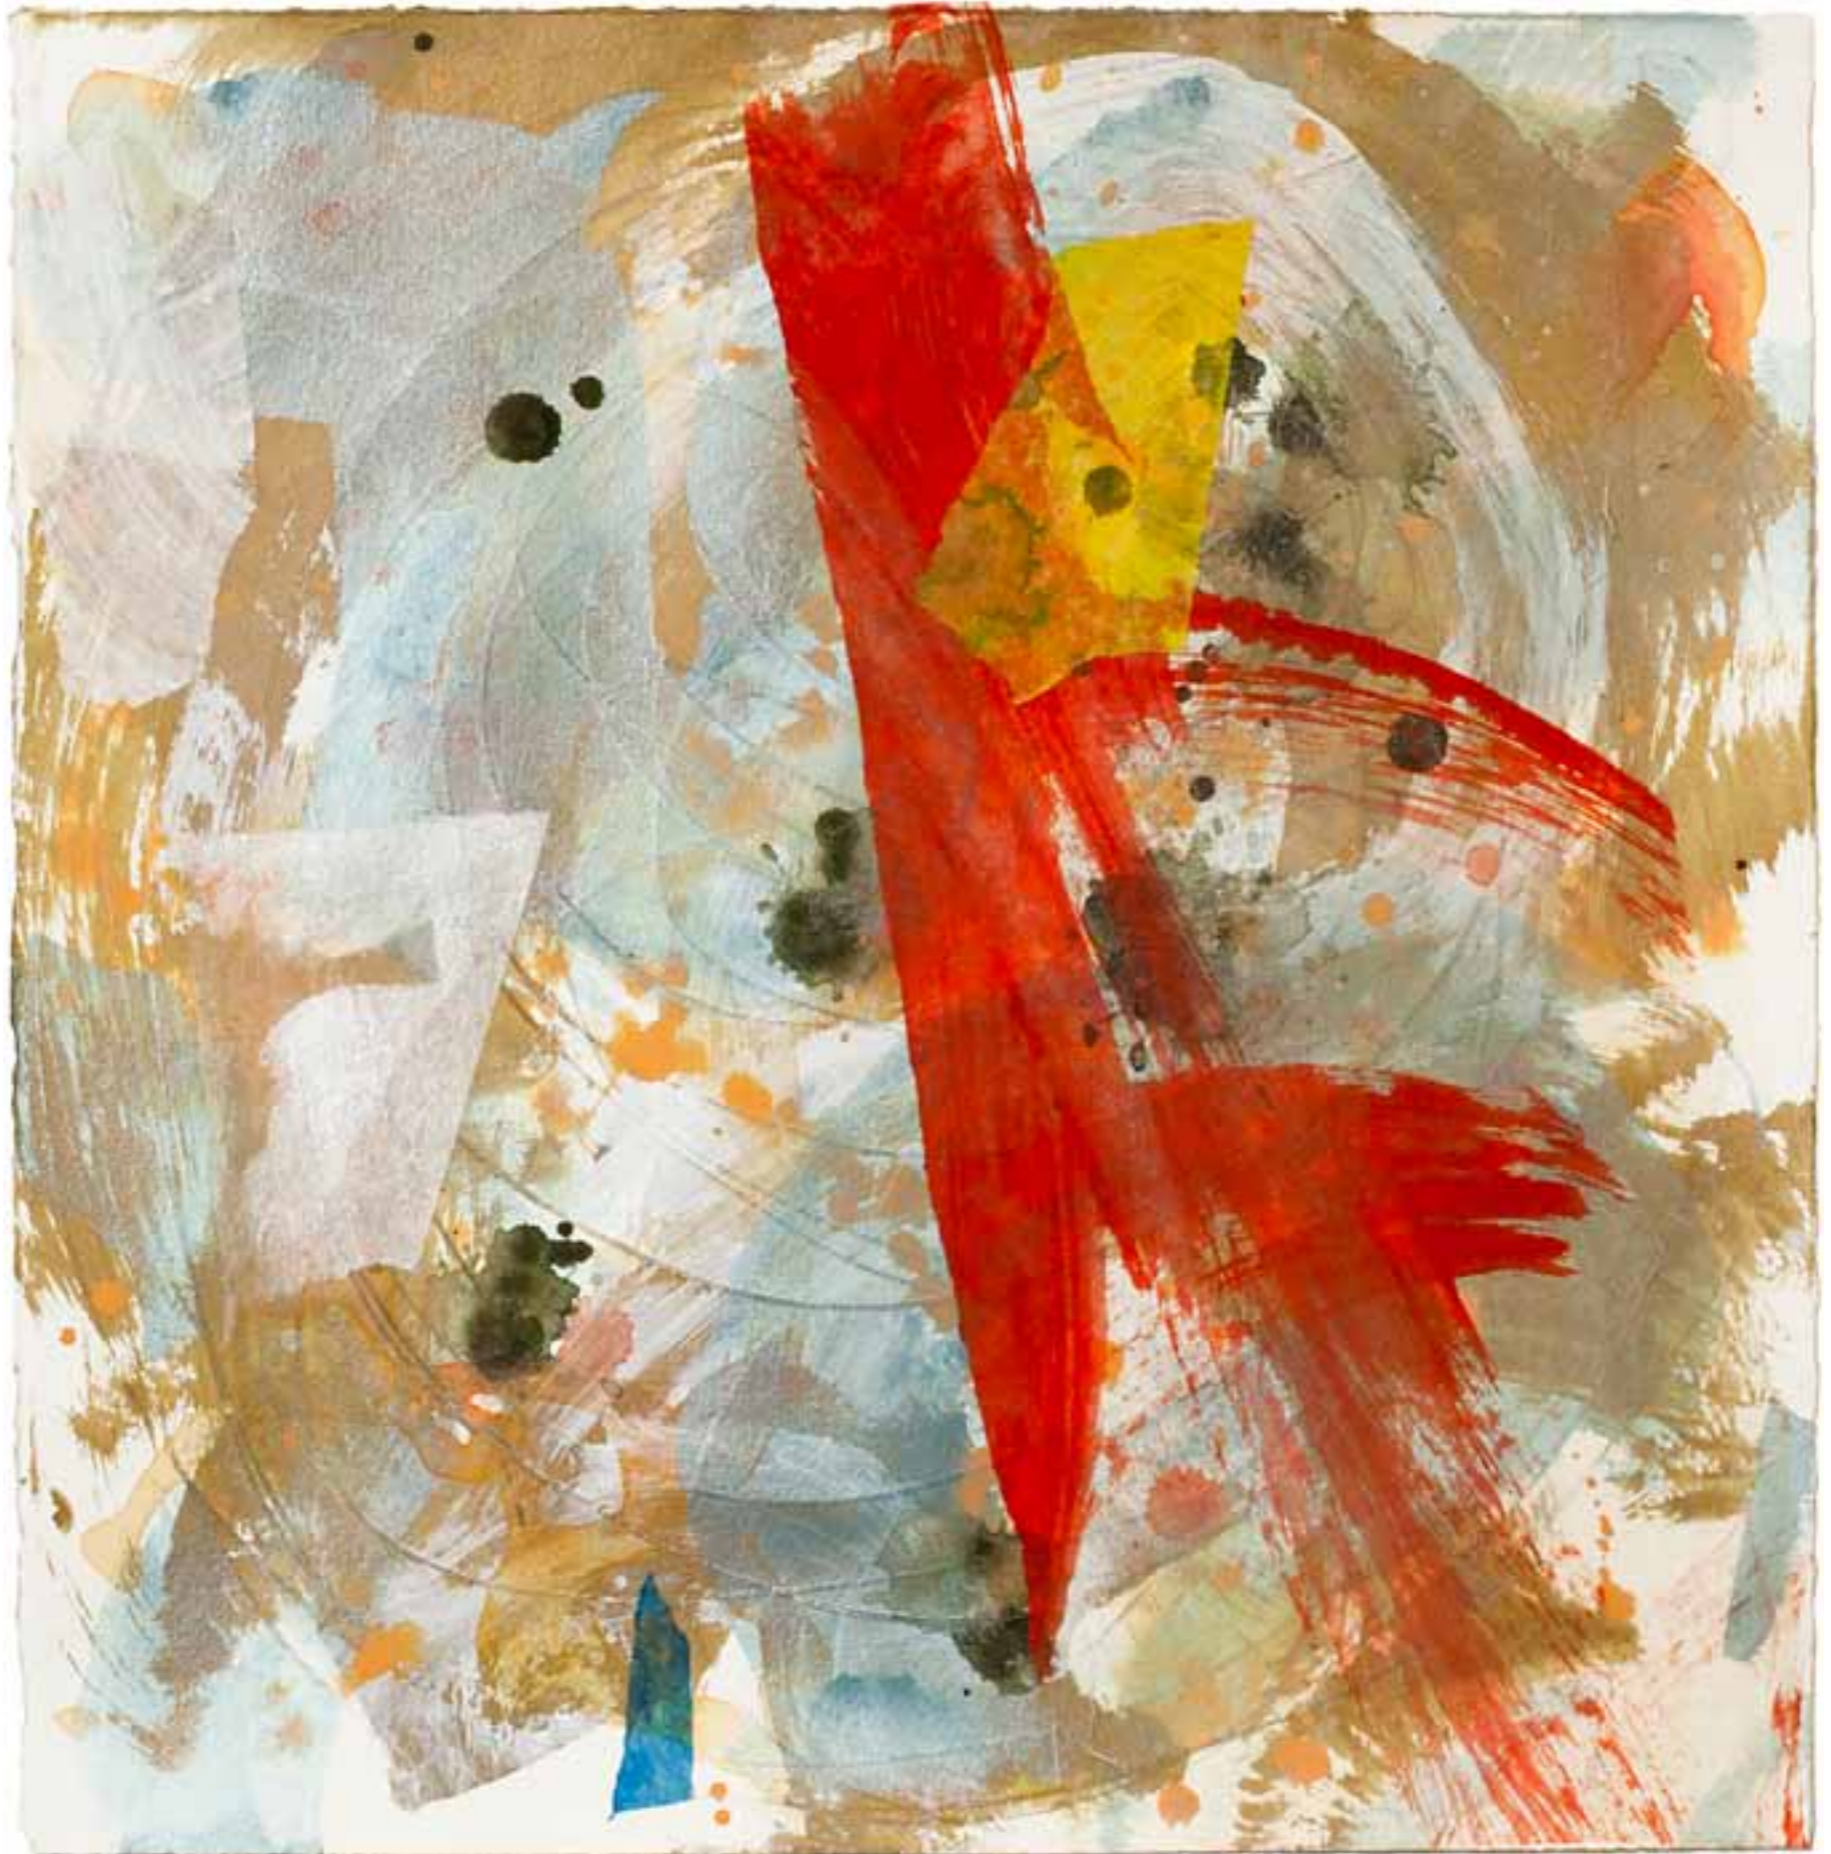

"catalyst", 2014
10 x 10 in
25 x 25 cm
acrylic, rice paper and
paper on wood panel