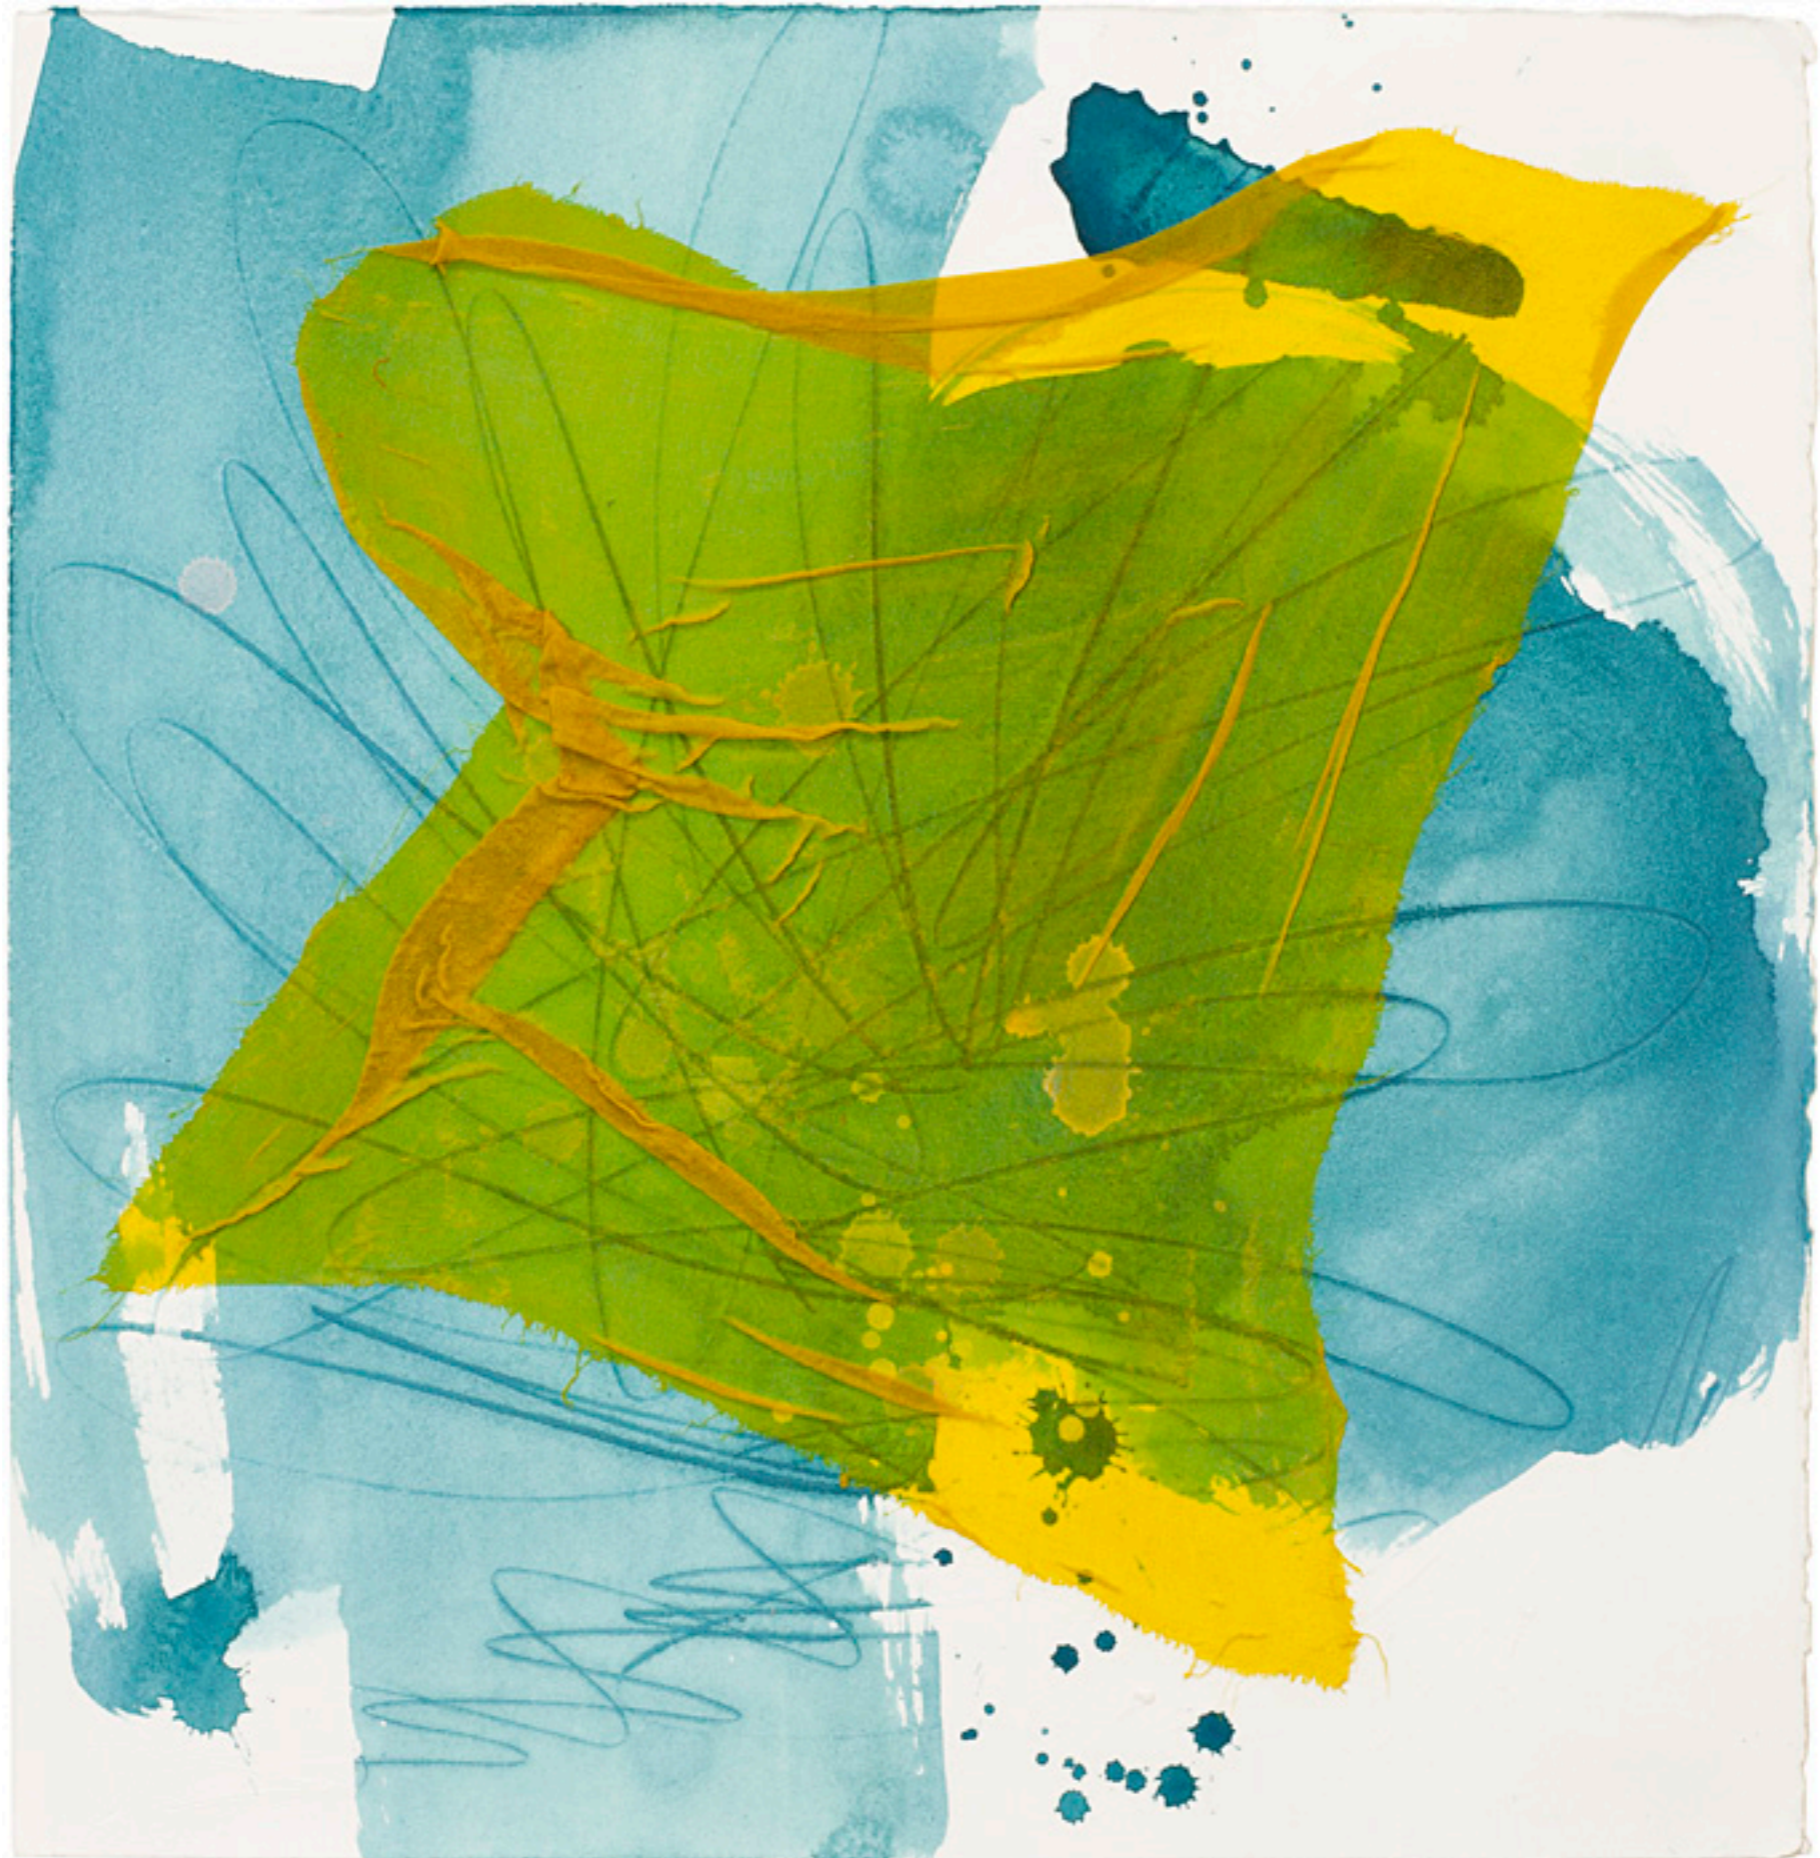

sam clayton

SILK SCRIBE

2014

www.samclayton.org

© 2015 sam clayton

"valentina", 2014
15 x 15 in
38 x 38 cm
acrylic, silk and paper
on wood panel

"abrazo caliente", 2014
15 x 15 in
38 x 38 cm
acrylic, silk and paper
on wood panel

"bond", 2014
15 x 15 in
38 x 38 cm
acrylic, silk and paper
on wood panel

"silhouette", 2014
15 x 15 in
38 x 38 cm
acrylic, silk and paper
on wood panel

"stamin", 2014
15 x 15 in
38 x 38 cm
acrylic, silk and paper
on wood panel

"tri-phase", 2014
15 x 15 in
38 x 38 cm
acrylic, silk and paper
on wood panel

"unwound", 2014
15 x 15 in
38 x 38 cm
acrylic, silk and paper
on wood panel

"synaptic", 2014
15 x 15 in
38 x 38 cm
acrylic, silk and paper
on wood panel

"infinitum", 2014
15 x 15 in
38 x 38 cm
acrylic, silk and paper
on wood panel

"sonoran dance", 2014
15 x 15 in
38 x 38 cm
acrylic, silk and paper
on wood panel